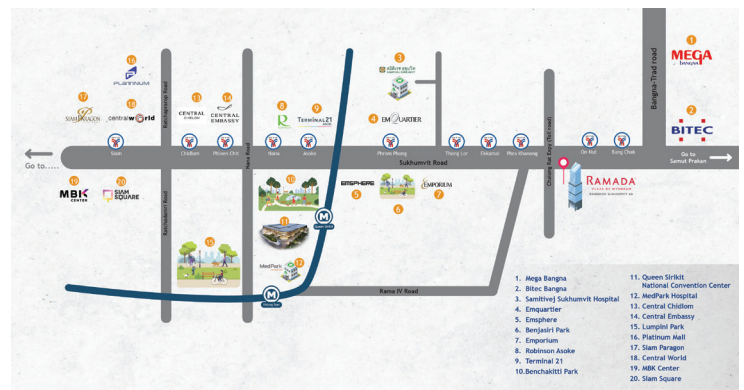

OUR PRIME LOCATION AND NEARBY ATTRACTIONS

Century The Movie Plaza Sukhumvit1	950 m
42 Tee-Off Golf Driving Range	1.40 km
On Nut BTS Station	2.10 km
Ekkamai Bus Terminal	2.20 km
Emporium, Emquartier, Emsphere shopping malls	4.00 km
Samitivej Sukhumvit Hospital	4.10 km
Benchasiri Park	4.20 km
BITEC Bang Na Convention Center	5.20 km
Queen Sirikit National Convention Center	5.40 km
Terminal 21 Shopping Mall	6.10 km
Bang Na Navy Golf Course	6.30 km
Bumrungrad Hospital	6.80 km
Lumphini Park	6.80 km
Siam Paragon Shopping Mall	10.40 km
Siam Center : Shopping Center	10.60 km
Siam Square One & MBK Shopping Center	10.60 km
KidZania	10.70 km
Central World	11.6 km
TopGolf Megacity	13.9 km